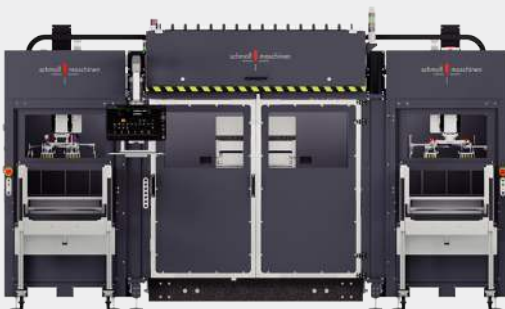

Dual Spindle DD and/or DR
Full Panel Target Holes
Drill in Centre (DIX)
First Article Checking

NEW

NEW
Multi Zone
Multiple Targets for
CCD Registration

High Performance X-Ray Tube
70KV
Layer Specific or Padstack
High Cu Content
Maximum Contrast

NEW

S80
Next Gen High Speed Control
Fully Integrated I 4.0
Automation Option
Panel Serialization

NEW

NEW
Solid Granite Structure
6 Micron Highest Accuracy
Temperature Concept

NEW
Flex Table with Vacuum Function
Full Panel Detection
No Dead Zone

XRA³

Full Panel X-Ray Drilling

Available Options		
Models	XRA ³	XRA ³ -XXL
Automation	Desktop / Inline / Stack to Stack / Easy Robot	
Drilling Spindle (Up to 3 Heads)	T160 (20-160k) / T200x (20-200k) / T250 (20-250k) Full Range	
Routing Spindle	DR130 / SM60	
Specifications		
Panel Size	30" x 28"	48" x 32"
Machine Base	Full Body Granite	
Controller	S80 – Latest Technology High Performance Controller	
X/Y/Z – Axis Drive	AI-Driven Wear and Maintenance Free Linear Motor	
X-Ray Source	70 KV (Optional 90KV) Heavy Copper	
Tool Cassette	Choice of Euro or JTC (Optional Up to 3 Fold)	
CCD Vision System	Min. Pad Diameter 0.20 mm	
CCD Field of View	10.0 mm x 10.0 mm	
Layer Count	Up to 99 Layers with Layer-Specific Feedback for Pre-Process	
Panel Fixture/Alignment	Vacuum Table with Laser Line Positioning (Optional Soft-Tooling)	
Drill in Center Accuracy	± 9 µm	