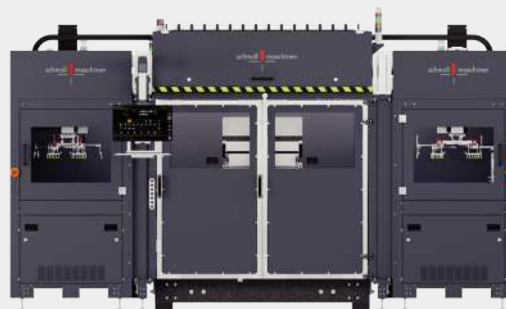

XRA³ - Automation Inline